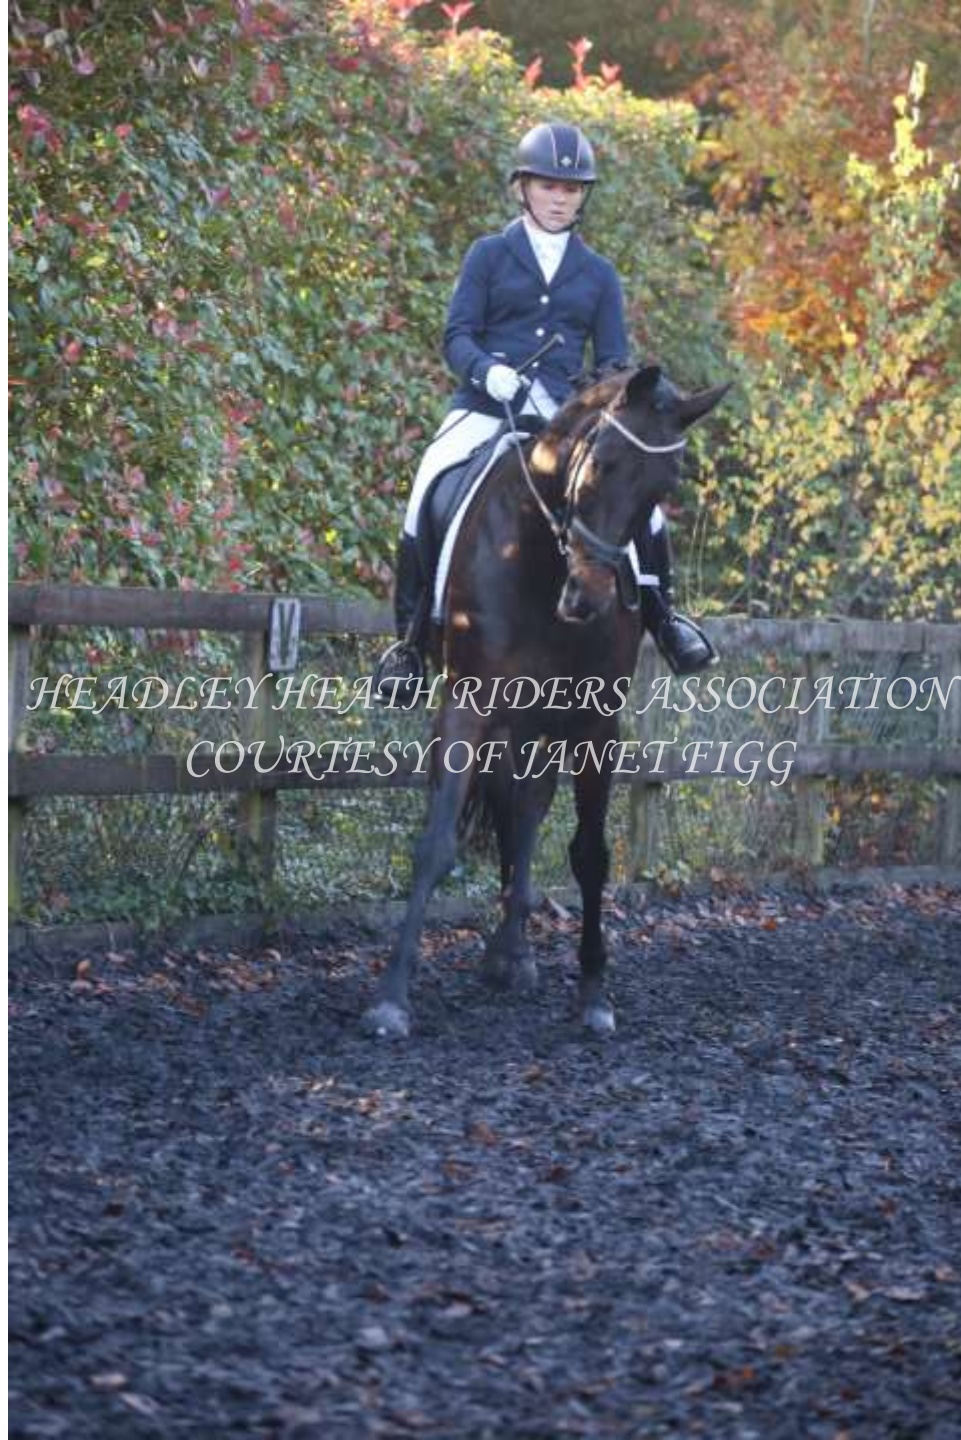

*HEADLEY HEATH RIDERS ASSOCIATION
COURTESY OF JANET FIGG*