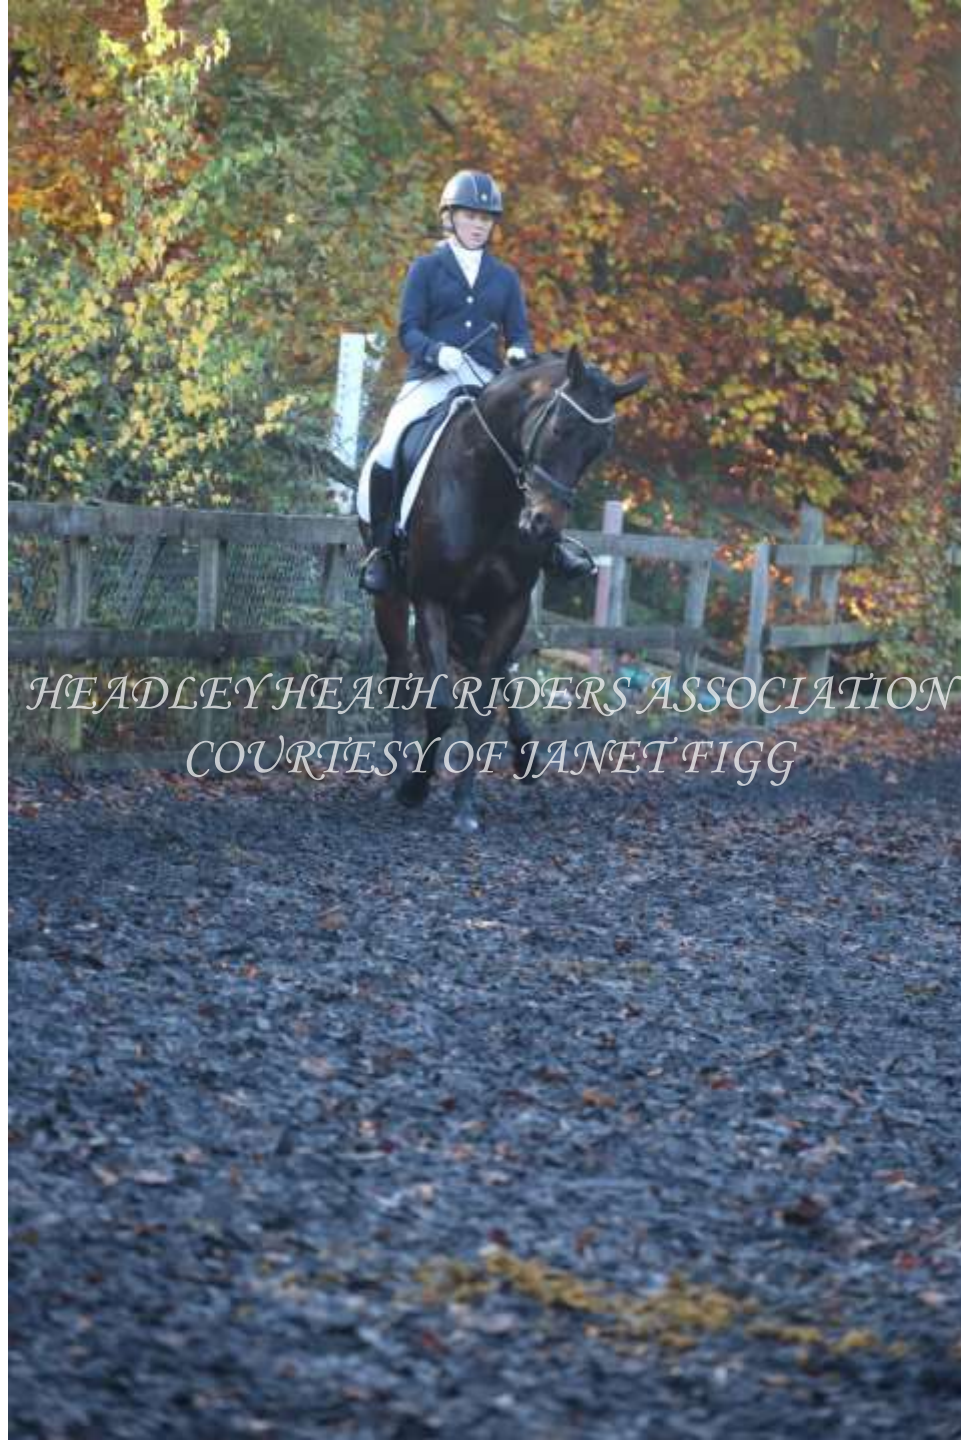

*HEADLEY HEATH RIDERS ASSOCIATION
COURTESY OF JANET FIGG*