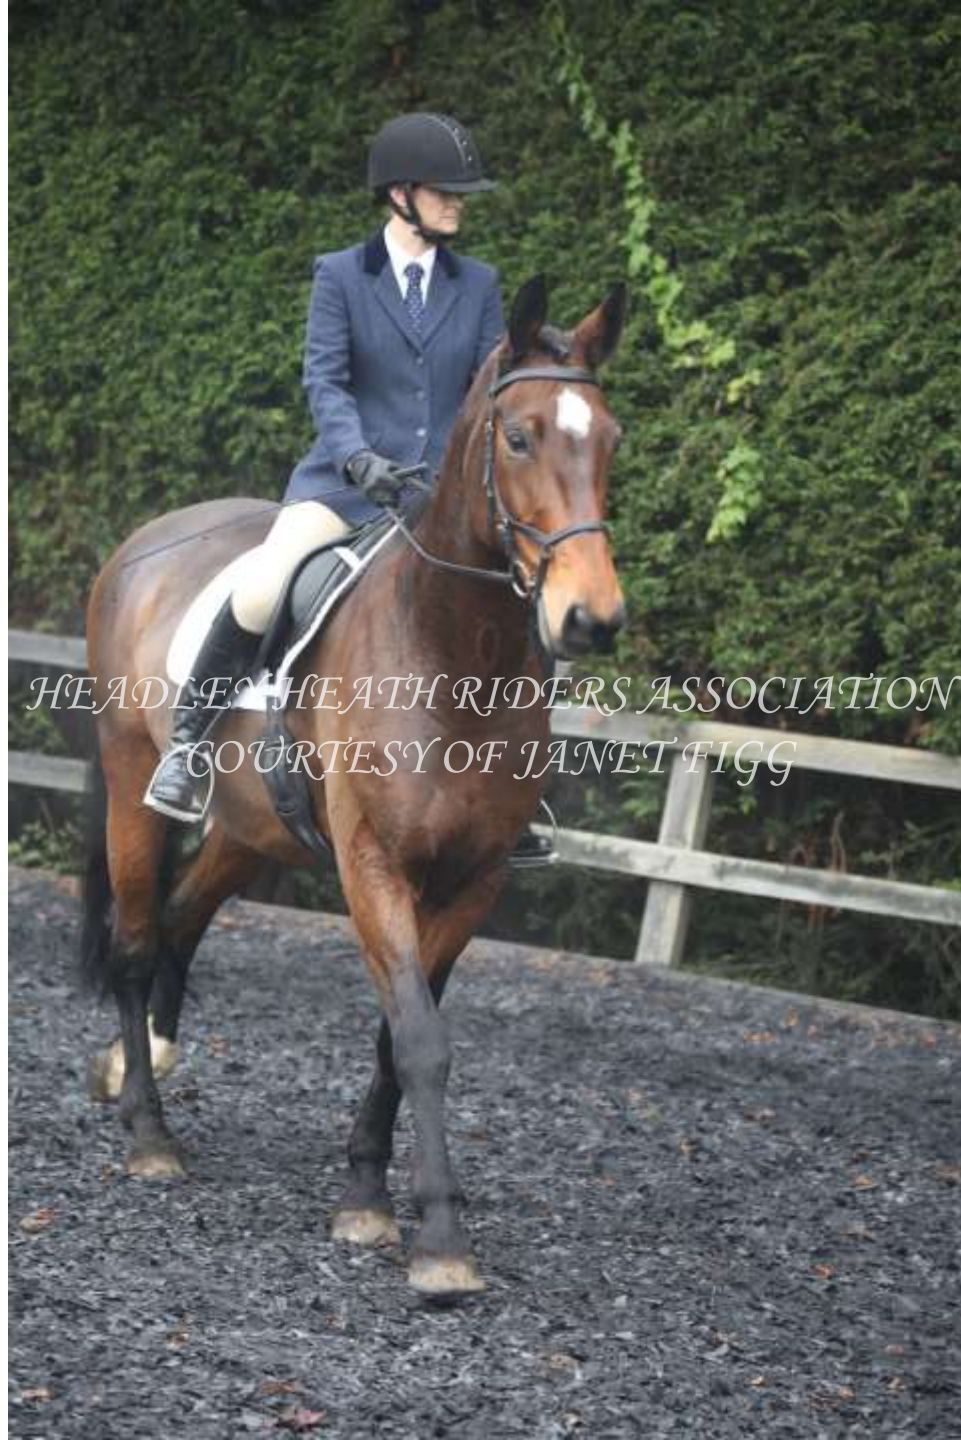

Prices are as follows:

6 x 4 - £4.00

7 x 5 - £6.00

8 x 6 - £7.00

10 x 8 - £8.00

*HEADLINE HEATHRIDERS ASSOCIATION
COURTESY OF JANET FIGG*

A rider in a dark blue riding jacket, white breeches, and a black helmet is riding a brown horse in a riding arena. The horse has a white blaze on its face and white markings on its lower legs. The arena floor is covered in dark gravel. In the background, there is a wooden fence with a white sign that has the letter 'P' on it, and a dense green hedge.

*HEADLEY HEATH RIDERS ASSOCIATION
COURTESY OF JANET FIGG*

*HEADLEIGH HEATH RIDERS ASSOCIATION
COURTESY OF JANET FIGG*

A rider in formal equestrian attire, including a dark jacket, white breeches, and a helmet, is riding a brown horse. The scene is set in a misty, autumnal environment with trees in the background and a gravel path in the foreground. The text is overlaid in the center of the image.

*HEADLEY HEATH RIDERS ASSOCIATION
COURTESY OF JANET FIGG*

A rider wearing a dark jacket, white breeches, and a helmet is riding a brown horse on a gravel path. The path is lined with a wooden fence and surrounded by trees with autumn foliage. The text "HEADLEY HEATH RIDERS ASSOCIATION" and "COURTESY OF JANET FIGG" is overlaid on the image.