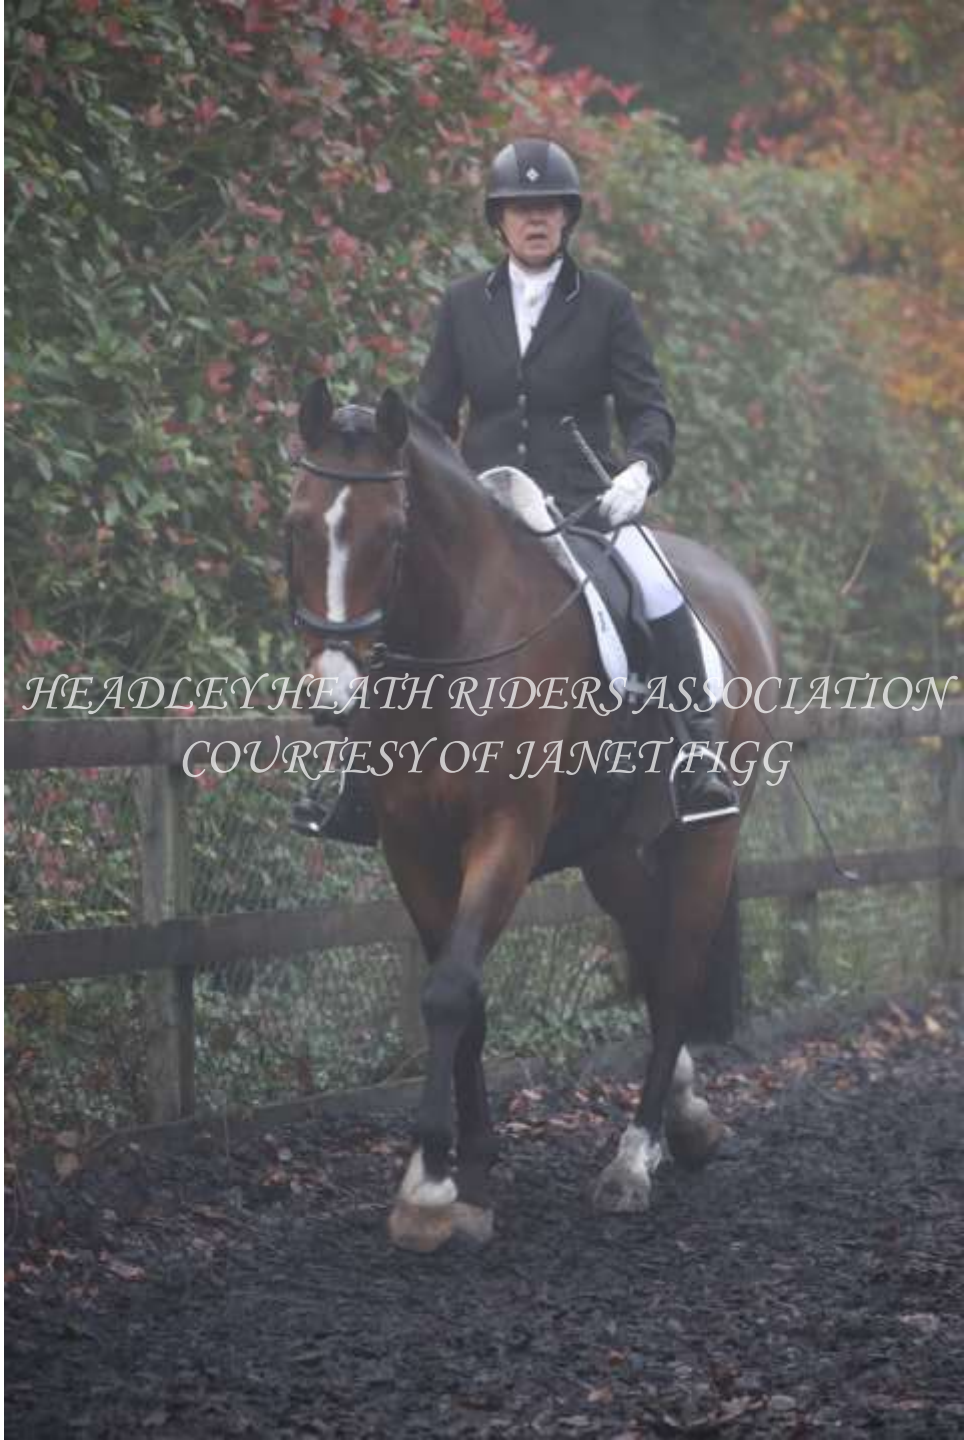

*HEADLEY HEATH RIDERS ASSOCIATION
COURTESY OF JANET FIGG*